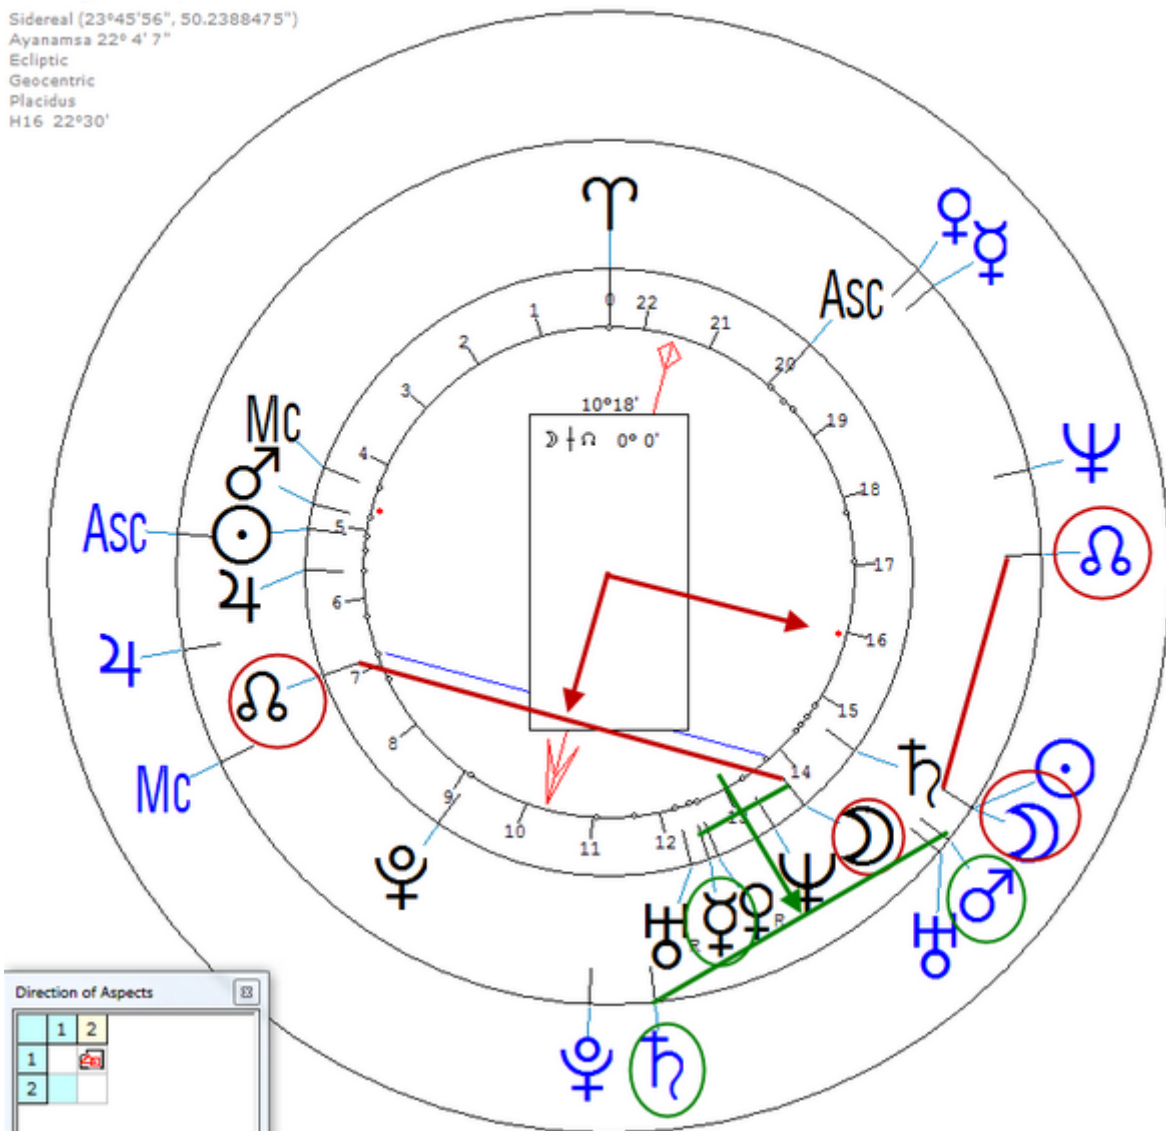

Last moon phase before death :

31.07.1941 11:19:09 GMT+2 14°48'45"Lib 1st Quarter

Harmonic 16

$$\text{♃}_t / \text{♁}_t = \text{♃}_n / \text{♁}_n$$

$$\text{♂}_t / \text{♃}_t = \text{♃}_n / \text{♀}_n$$

Alfred Witte
2 March 1878 Sat 21:11:51 (GMT+0:39:56) 53n33 9e59
Hamburg, Germany
Sidereal (23°45'56", 50.2388475")
Ayanamsa 22° 4' 7"
Ecliptic
Geocentric
Placidus
H16 22°30'